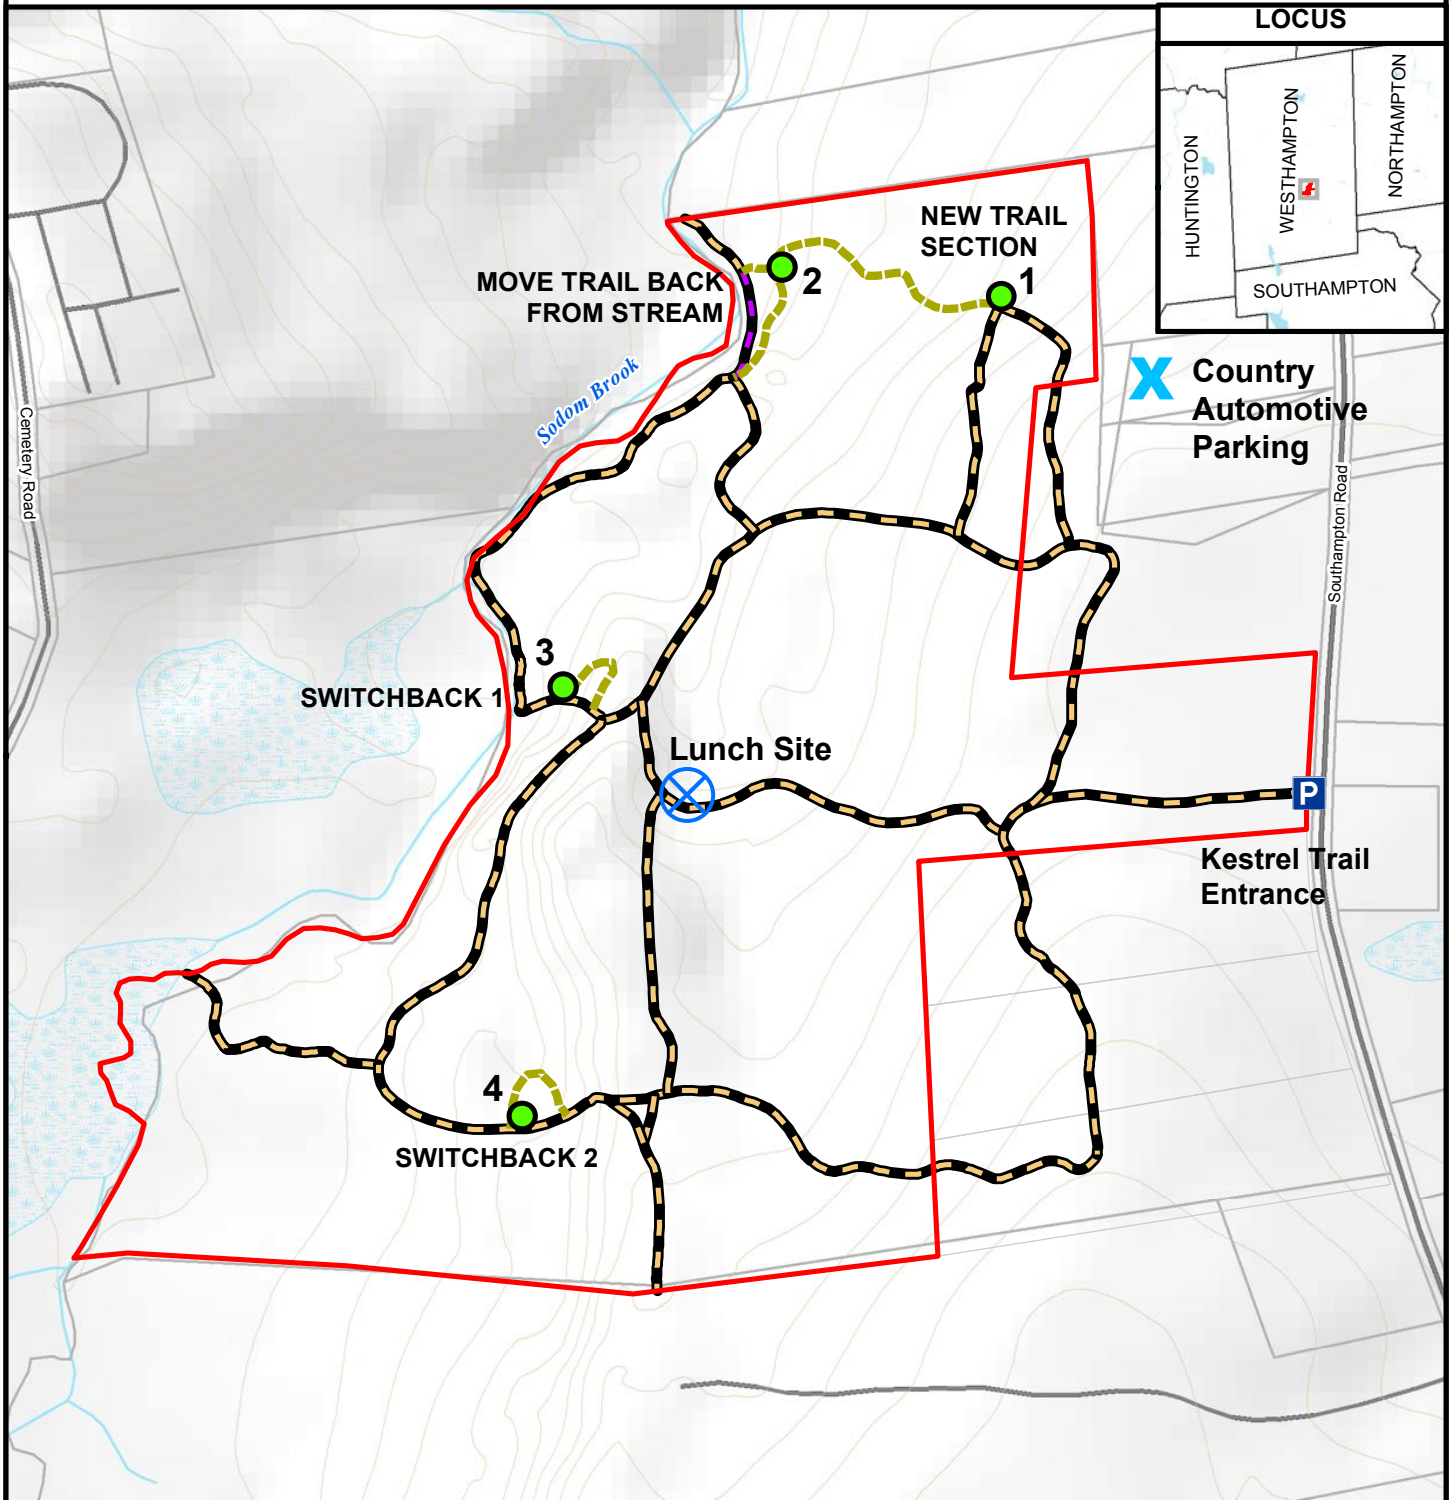

**Greenberg (64.65 acres)
JULY TRAIL DAY TASK MAP**

Municipality: Westhampton
Date Created: 05/25/2017

- Subject Property
- Parcels
- 3m Contour Intervals
- Stream
- P Parking
- proposed reroute
- Hiking Trails
- Snowmobile Trails
- Closures

Data provided by MassGIS and/or local municipalities. Data are approximate and provided without warranty or liability. This map is not a survey.